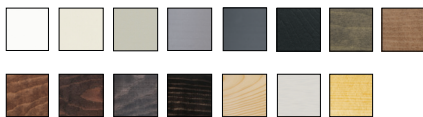

WOOD WINDOWS

PROJECT TYPE

- NEW HOME / ADDITION (with nailing flange)
- RENOVATION / REMODEL (without nailing flange)

GOOD

BETTER

BEST

W-2500

EXTERIOR COLORS

INTERIOR FINISHES

W-3500

EXTERIOR COLORS

INTERIOR FINISHES

W-5500

EXTERIOR COLORS

INTERIOR FINISHES

NOTES