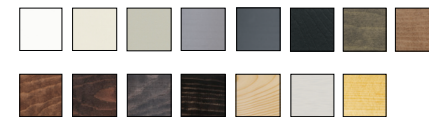

GRILLE OPTIONS 

GRILLE OPTIONS 

GOOD

BETTER

BEST

W-2500

EXTERIOR COLORS

INTERIOR FINISHES

W-3500

EXTERIOR COLORS

INTERIOR FINISHES

W-5500

EXTERIOR COLORS

INTERIOR FINISHES

NOTES

WIDTH